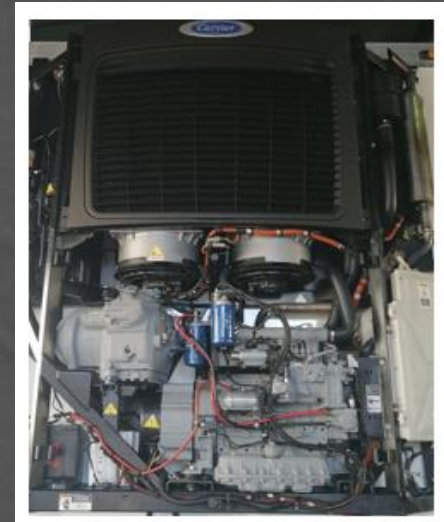

CT3 49 TV Kabuto Engine – 3 Cylinder

05K2 Compressor

Supra 750 Microprocessor

250 Hours per month
 R6 800 per month
 R7.20 per hour over 250 hours
 Refundable deposit of R13 600

Vector 1950 Diesel Electric